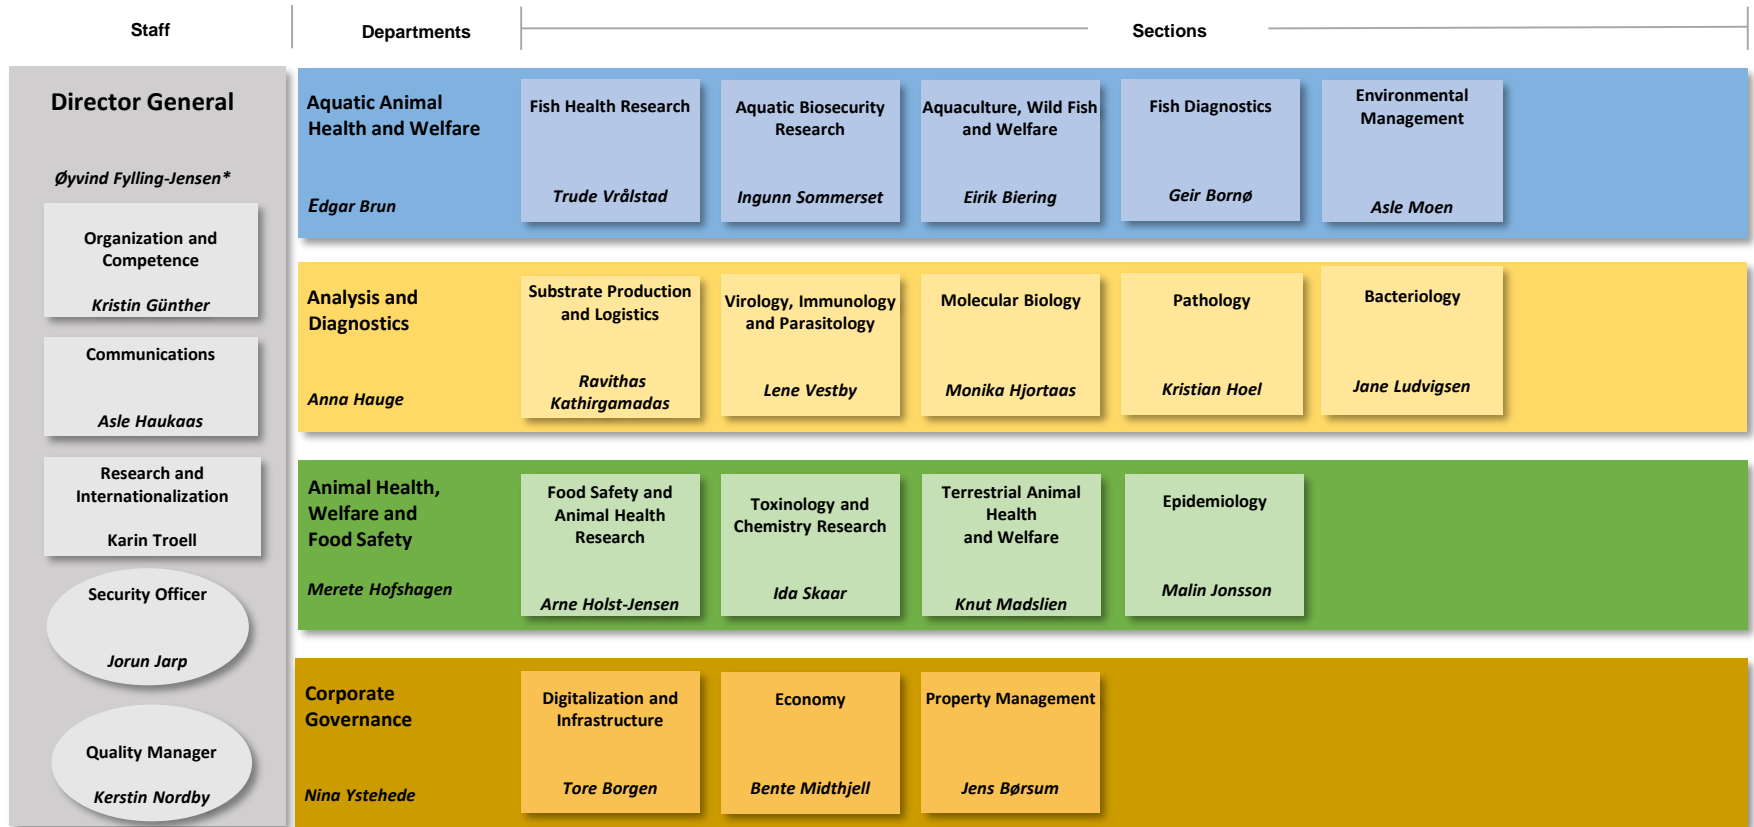

# Norwegian Veterinary Institute – Organisation chart

\*Acting