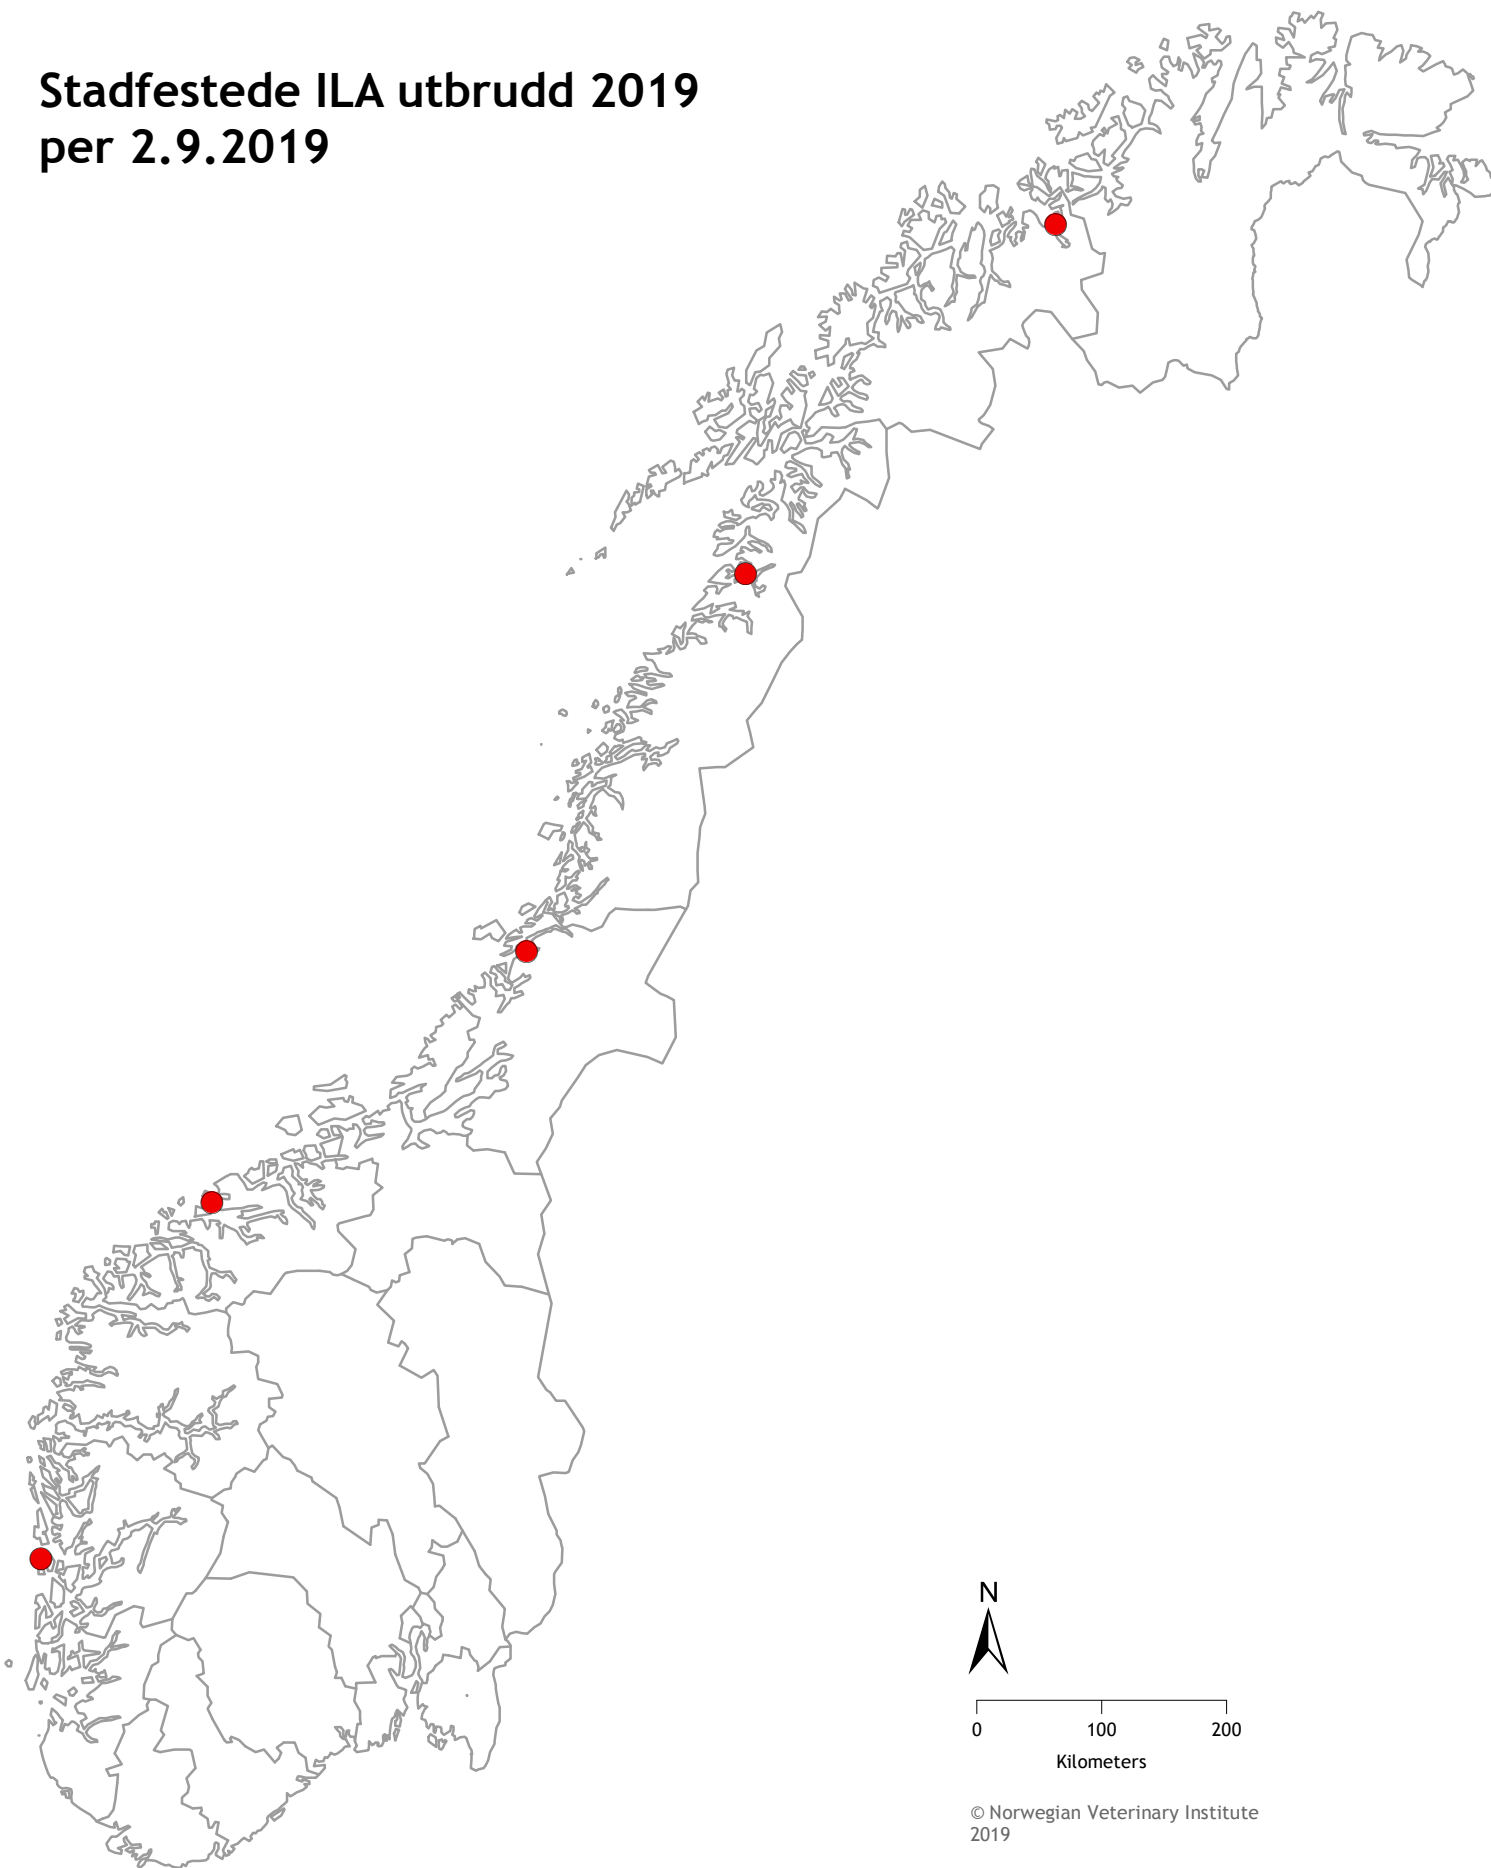

Stadfestede ILA utbrudd 2019 per 2.9.2019

0 100 200
Kilometers

© Norwegian Veterinary Institute
2019