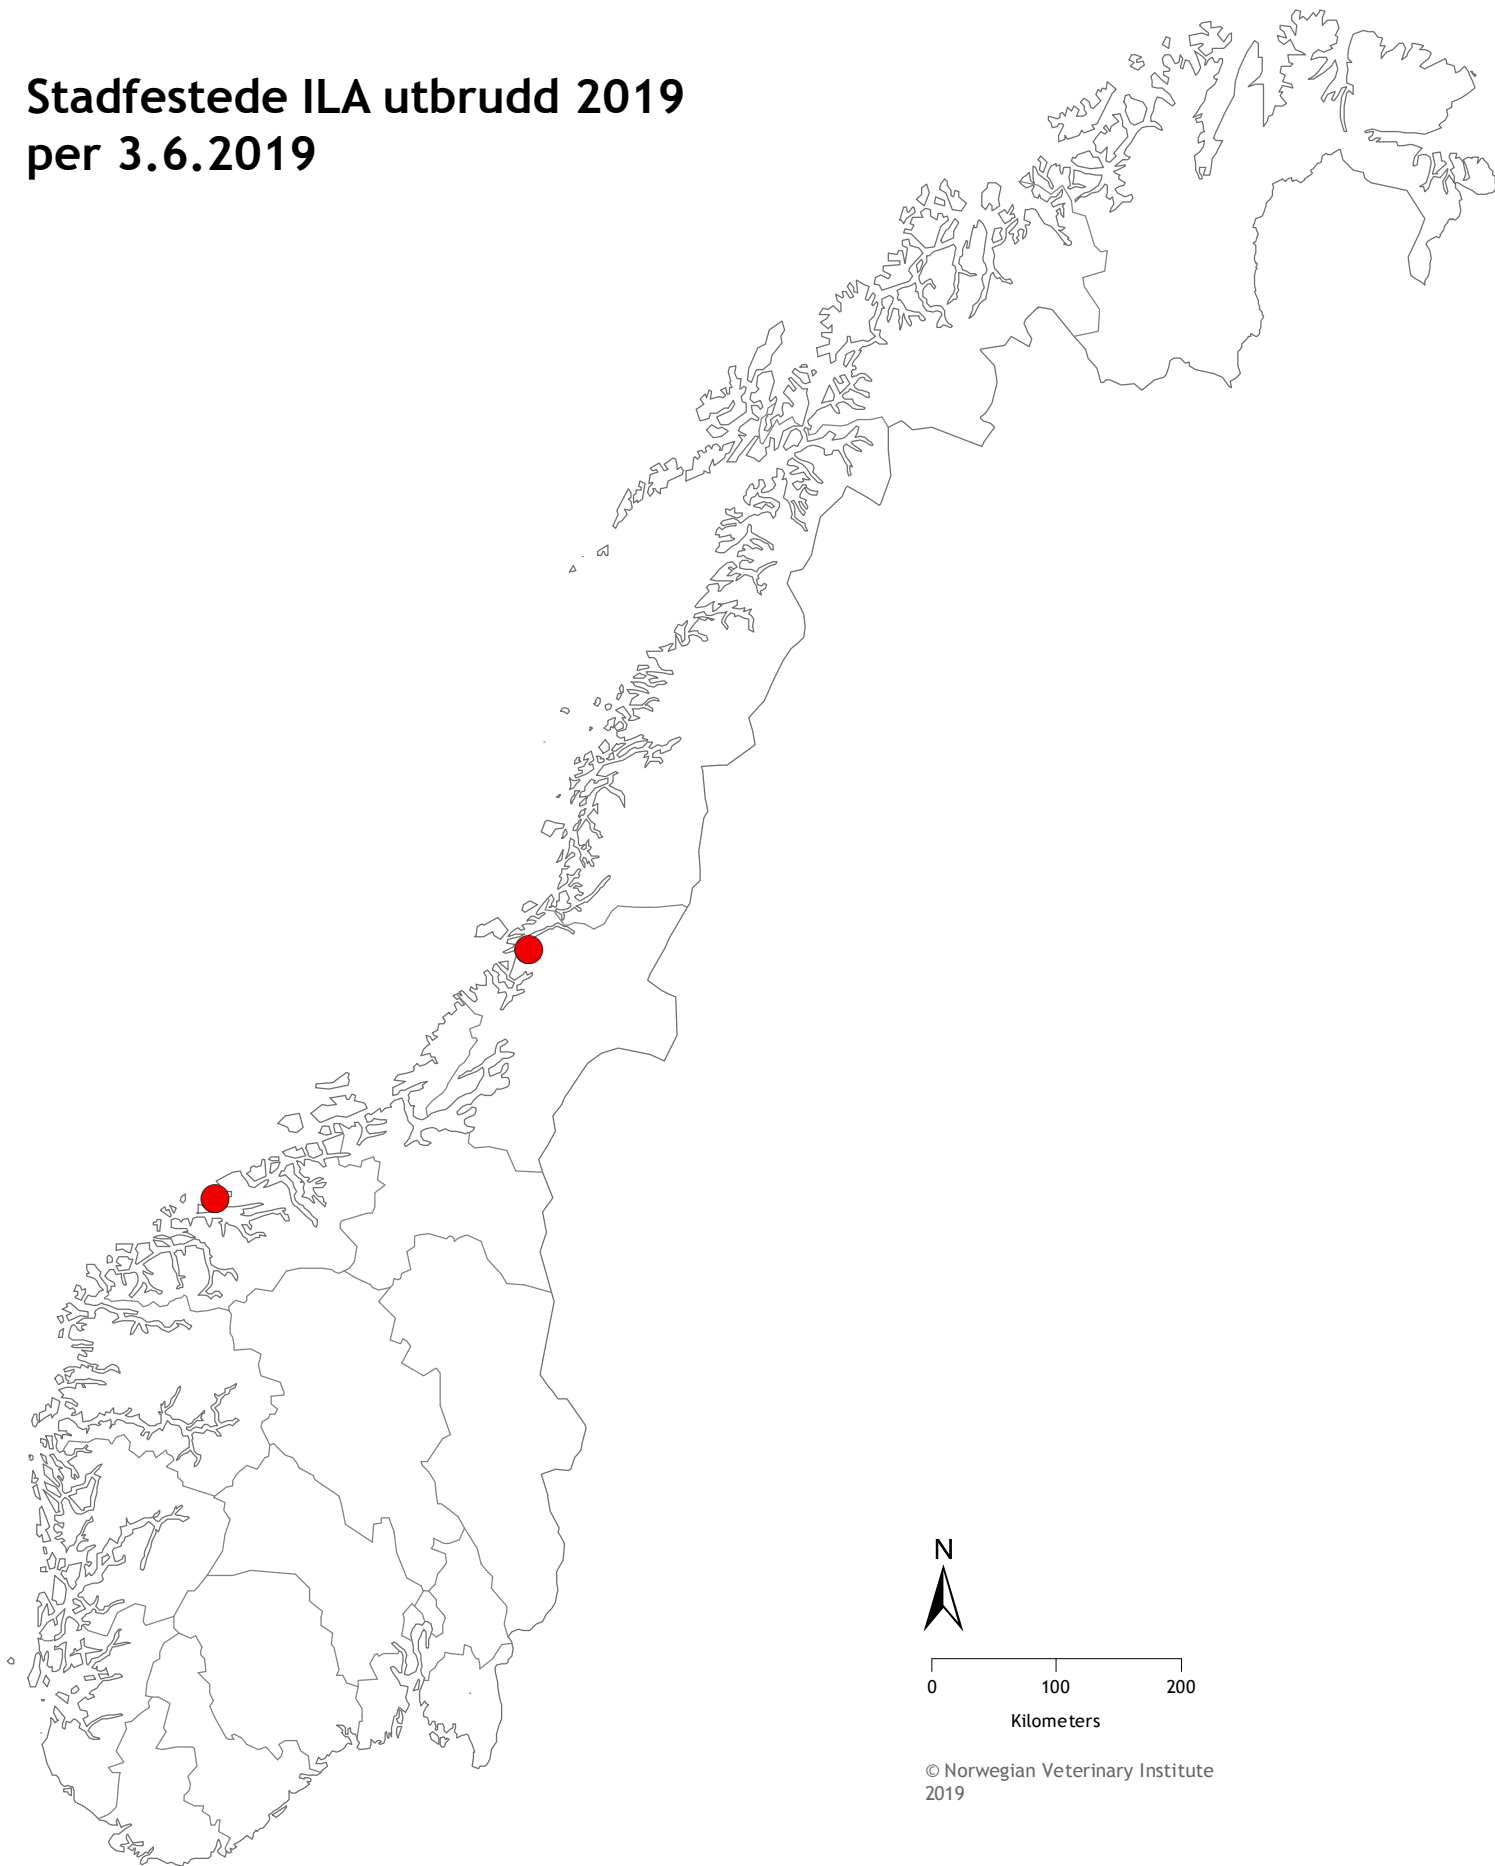

Stadfestede ILA utbrudd 2019 per 3.6.2019

0 100 200

Kilometers

© Norwegian Veterinary Institute
2019