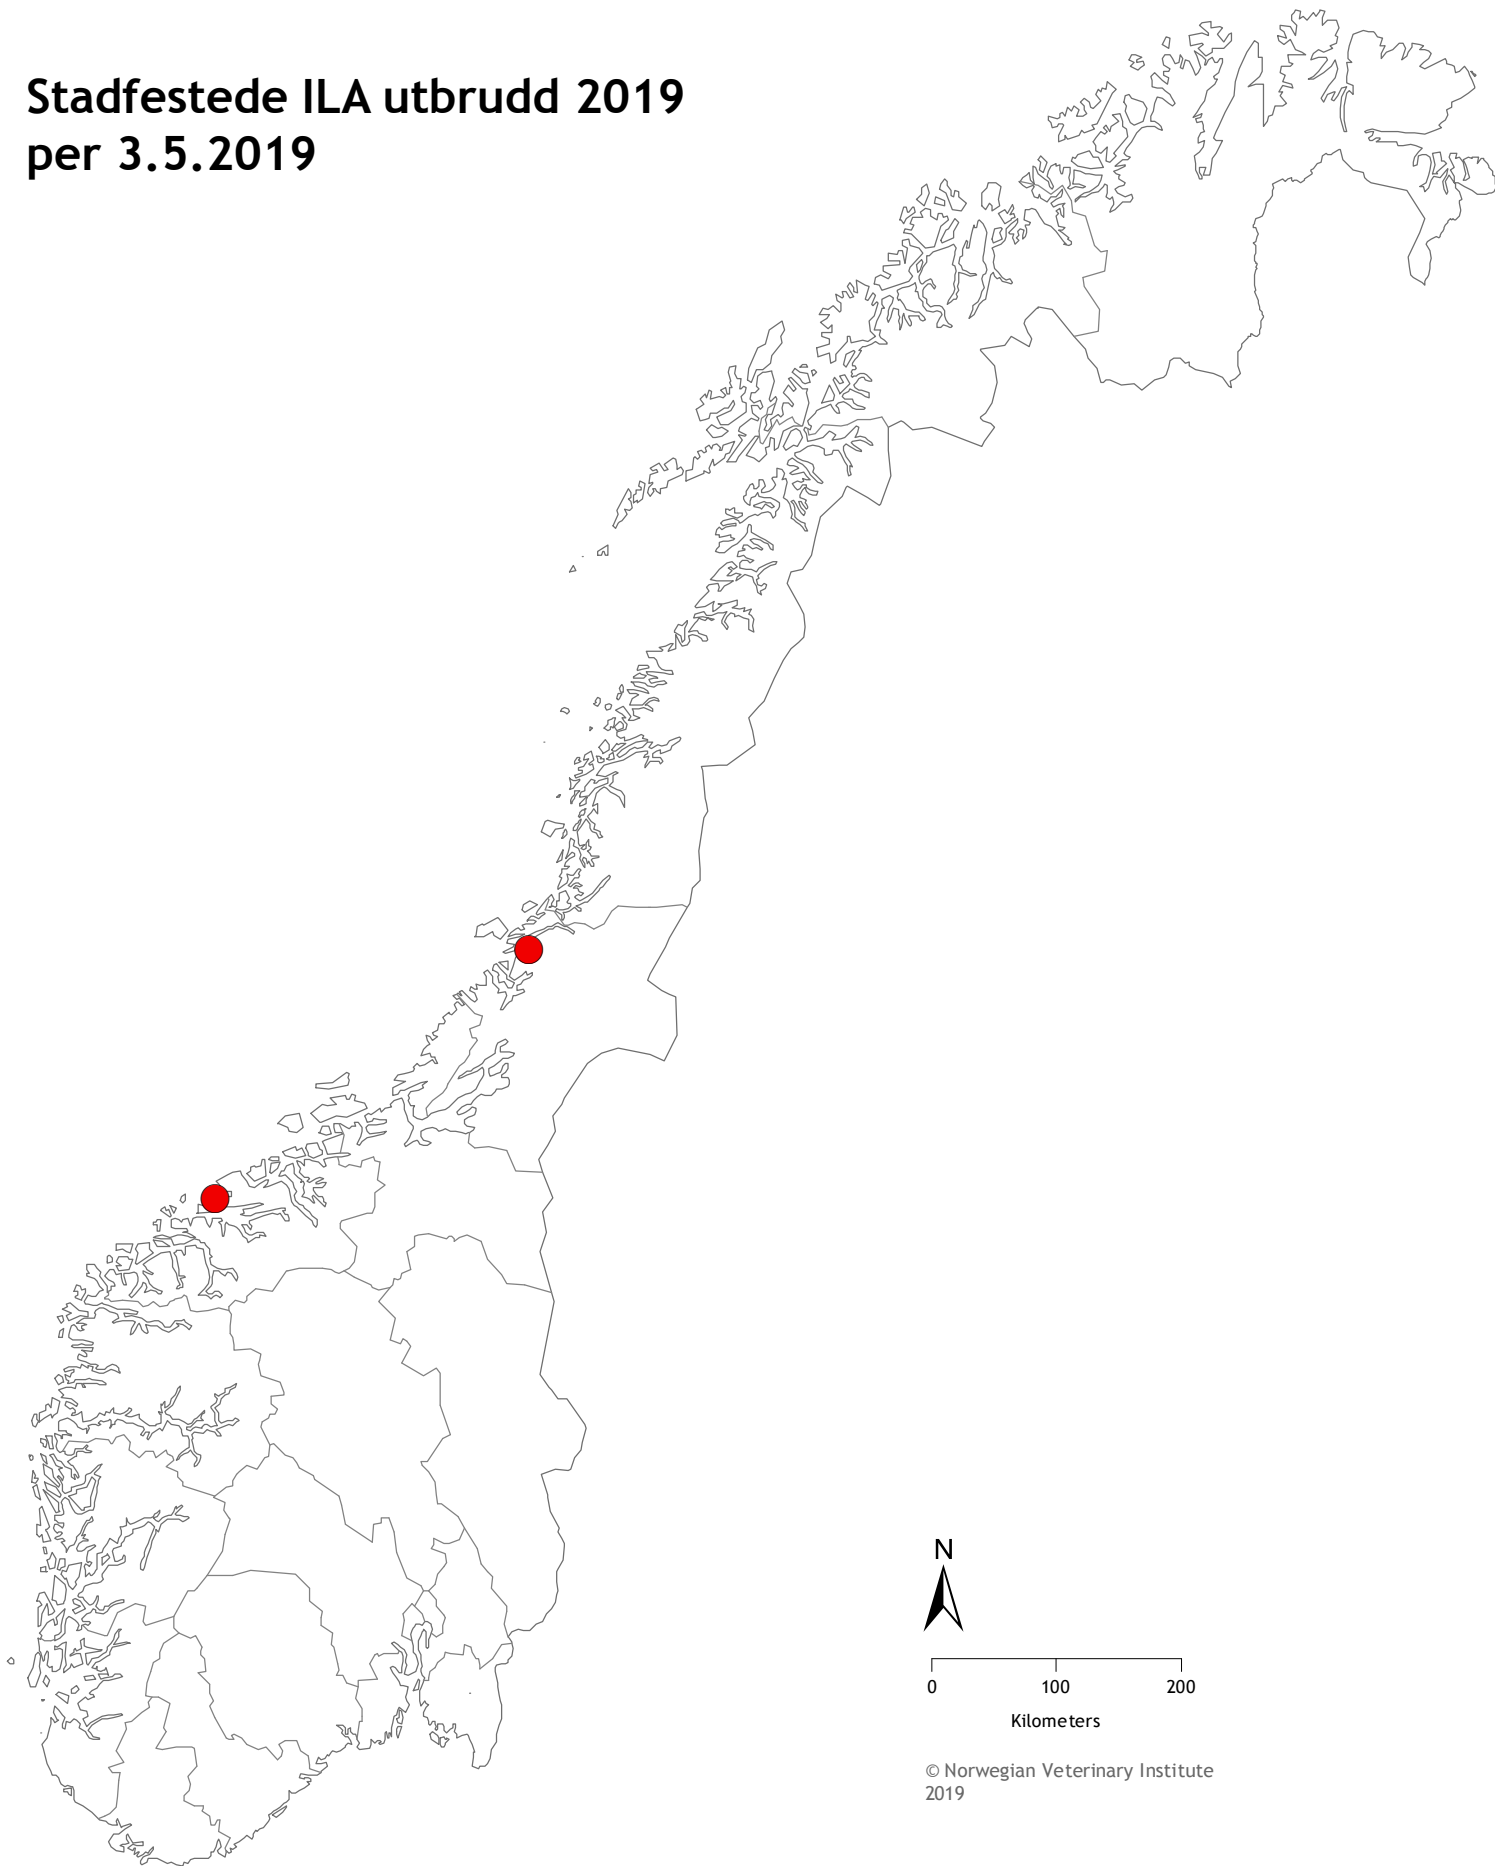

# Stadfestede ILA utbrudd 2019 per 3.5.2019

0 100 200

Kilometers

© Norwegian Veterinary Institute  
2019